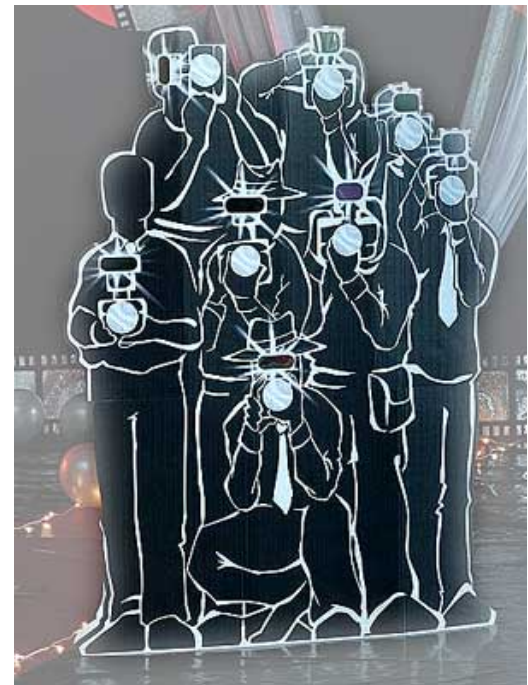

HOLLYWOOD THEME DECOR

Lighted Marquee Sign - Customizable!

8' Hollywood Sign, lighted on riser.
Giant Film reel props & star field gobos.
NEW: 10x20 backdrop! Same design - lower cost!

8-ft lighted glimmer star and star gobo field projected on wall

Entry arch with glimmer stars
Lighted by stage light stand.

Star Ice Sculpture
(Food tables centerpiece)

Hollywood game stage
(9x12 video screen w/hi-power 5000 lumen projector, red carpet stage, glimmer wall (tinsel) drapes on black pipe & drape. MC stand, 3 game player stands. Microphone, sound system, game show electronics

Hollywood Red Carpet
Entry with velvet rope stations

Film Reel Gobo w/Projector

Hollywood Gobo w/Projector

3-ft Lighted Clapper Sign

Theater Signs

Real Theater Sign 40x55

Paparazzi Standees, Life Size. Available with automatic strobe lights on cameras and motion detection.

Admission Ticket Liner for Entry Walkway

10x20 Hollywood Hills Backdrop

Lighted Entry Marquee (Customizable)

Entrance Prop Set (Customizable)

Film Reel Centerpiece

Film and Camera Gobos w/projector.

SkyRose Multi-beam Searchlight. Visible 5-10 miles!