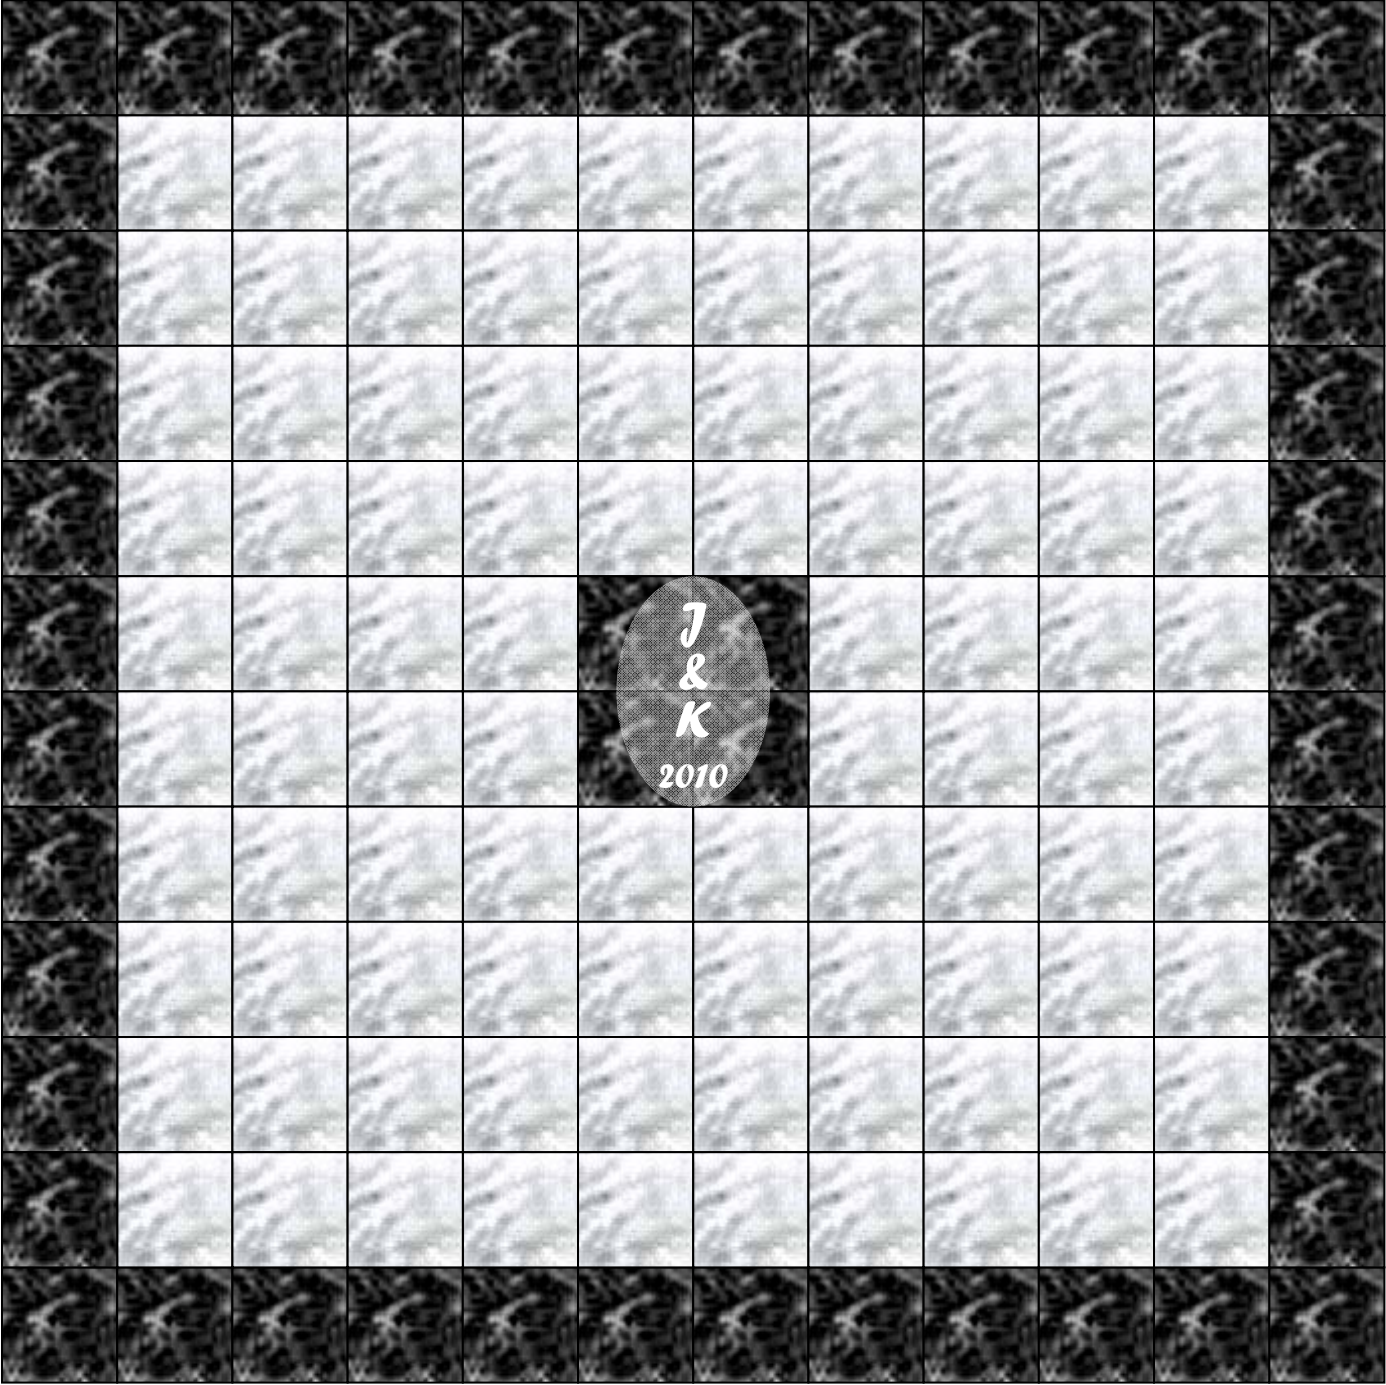

**MARBLE DESIGN 1**  
**WHITE MARBLE DANCE FLOOR W/CENTER MONOGRAM GOBO.**  
**MAX= 90 PCS. X 3-FT X 3-FT = 810 SF.**

MARBLE DESIGN 2  
WHITE W/ BLACK TRIM MARBLE DANCE FLOOR W/CENTER MONOGRAM GOBO.  
MAX= 121 PCS. X 3-FT X 3-FT = 1089 SF.

MARBLE DESIGN 3  
WHITE W/ BLACK TRIM MARBLE DANCE FLOOR W/CENTER MONOGRAM GOBO.  
MAX= 144 PCS. X 3-FT X 3-FT = 1296 SF.

MARBLE DESIGN 4  
WHITE W/ BLACK TRIM MARBLE DANCE FLOOR W/CENTER MONOGRAM GOBO.  
MAX= 121 PCS. X 3-FT X 3-FT = 1089 SF.

MARBLE DESIGN 5  
BLACK W/ WHITE TRIM MARBLE DANCE FLOOR W/CENTER MONOGRAM GOBO.  
MAX= 100 PCS. X 3-FT X 3-FT = 900 SF.

MARBLE DESIGN 6  
BLACK MARBLE DANCE FLOOR W/CENTER MONOGRAM GOBO.  
MAX= 64 PCS. X 3-FT X 3-FT = 576 SF.

MARBLE DESIGN 9  
BLACK W/ WHITE TRIM MARBLE DANCE FLOOR W/CENTER MONOGRAM GOBO.  
MAX= 100 PCS. X 3-FT X 3-FT = 900 SF.