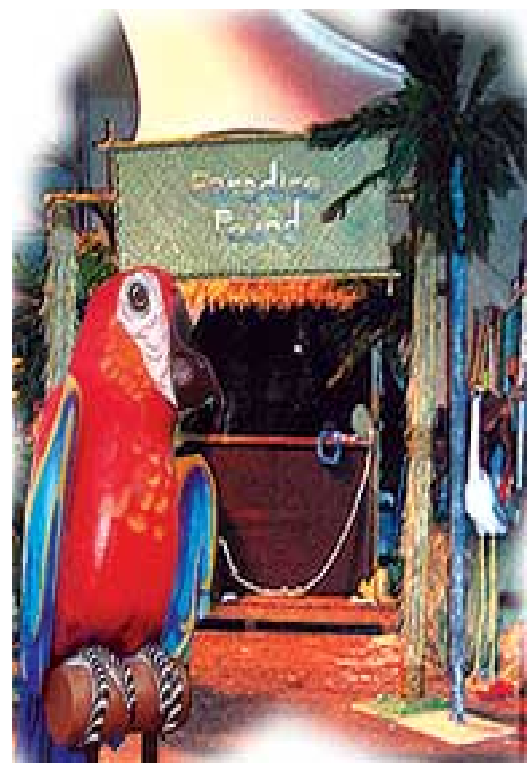

8' "Bubble" Palms
(Lighted Bubbling Chamber)

Giant Parrot & Tropical Entry

Thatch Umbrella Tables w/Tropical Linens

Tropical Stage w/ Pirates Gallows

Tropical Fort

Thatch Hut & Buffet

Poseidon's Paradise Backdrop.