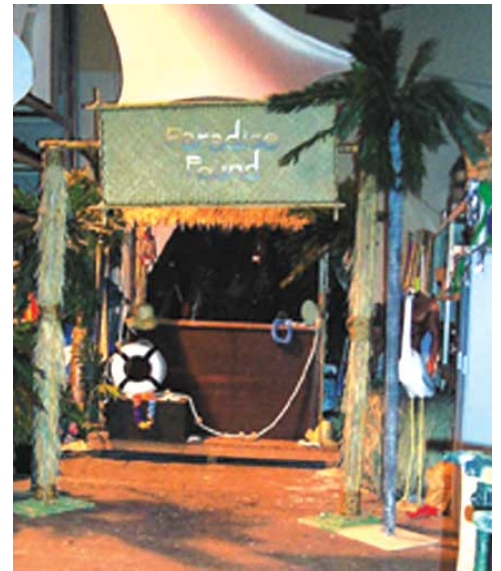

Beach Backdrop, Wicker Chairs, Wicker Table, Giant Parrots, Palm Trees, Surfboards.

Beach Backdrop & Sand Castle

8' Lifesize Pelican, Lobster Traps, Dock Posts, Ocean Shanty.

Full-size Beach Chair.

Giant 6' Parrot

Tropical Entry, Palm Trees, Wicker Bar, Life Saving Ring, Surfboard.

10' Full Palm Tree, Real Fruit, Tropical Linens.

4' Egret, Ship Crates, Tropical Plants.

**Tiki Bar, Tiki Chairs
& Surfboards**

**Hi-Def Photo-Op Ocean
Wave Backdrop**