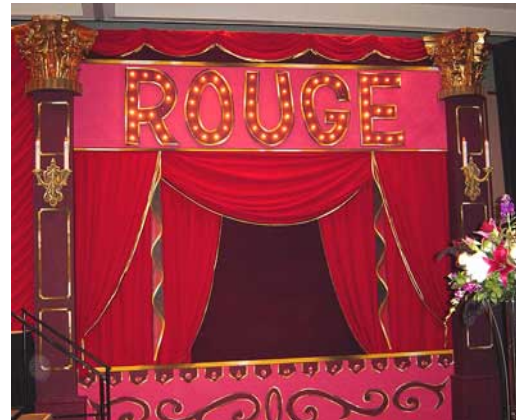

Moulin Rouge Poster

Moulin Rouge – Left Stage

Moulin Rouge – Center Stage

Moulin Rouge – Right Stage

8-ft Moulin Rouge Windmill

Follies Swing

12-ft Eiffel Tower

Moulin Rouge Drape Set

Moulin Rouge Drape Set

Starfield Grid

French Café

Tulle Swag Cloth

Windmill Silhouette

Dancer Silhouette

20' x 40' Stage Backdrop