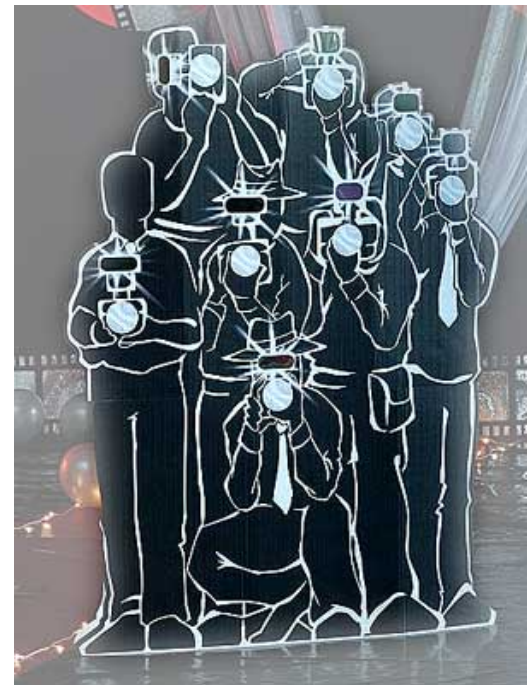

HOLLYWOOD THEME DECOR

Lighted Marquee Sign - Customizable!

8' Hollywood Sign, lighted on riser.
Giant Film reel props & star field gobos.
NEW: 10x20 backdrop! Same design - lower cost!

8-ft lighted glimmer star and star gobo field projected on wall

Entry arch with glimmer stars
Lighted by stage light stand.

Star Ice Sculpture
(Food tables centerpiece)

Hollywood game stage
(9x12 video screen w/hi-power 5000 lumen projector,
red carpet stage, glimmer wall (tinsel) drapes on black pipe & drape. MC stand, 3 game player stands.
Microphone, sound system, game show electronics

Hollywood Red Carpet
Entry with velvet rope stations

Film Reel Gobo w/Projector

Hollywood Gobo w/Projector

3-ft Lighted Clapper Sign

Theater Signs

Real Theater Sign 40x55

Paparazzi Standees, Life Size. Available with automatic strobe lights on cameras and motion detection.

Admission Ticket Liner for Entry Walkway

10x20 Hollywood Hills Backdrop

Lighted Entry Marquee (Customizable)

Entrance Prop Set (Customizable)

Film Reel Centerpiece

Film and Camera Gobos w/projector.

SkyRose Multi-beam Searchlight. Visible 5-10 miles!