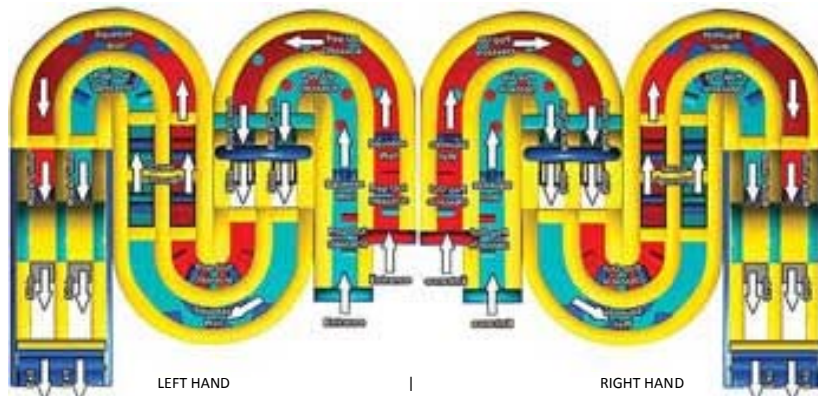

NOTICE: EQUIPMENT STYLES AND COLORS WILL VARY. PLEASE VISIT YOUR LOCAL WAREHOUSE TO VIEW ACTUAL EQUIPMENT.